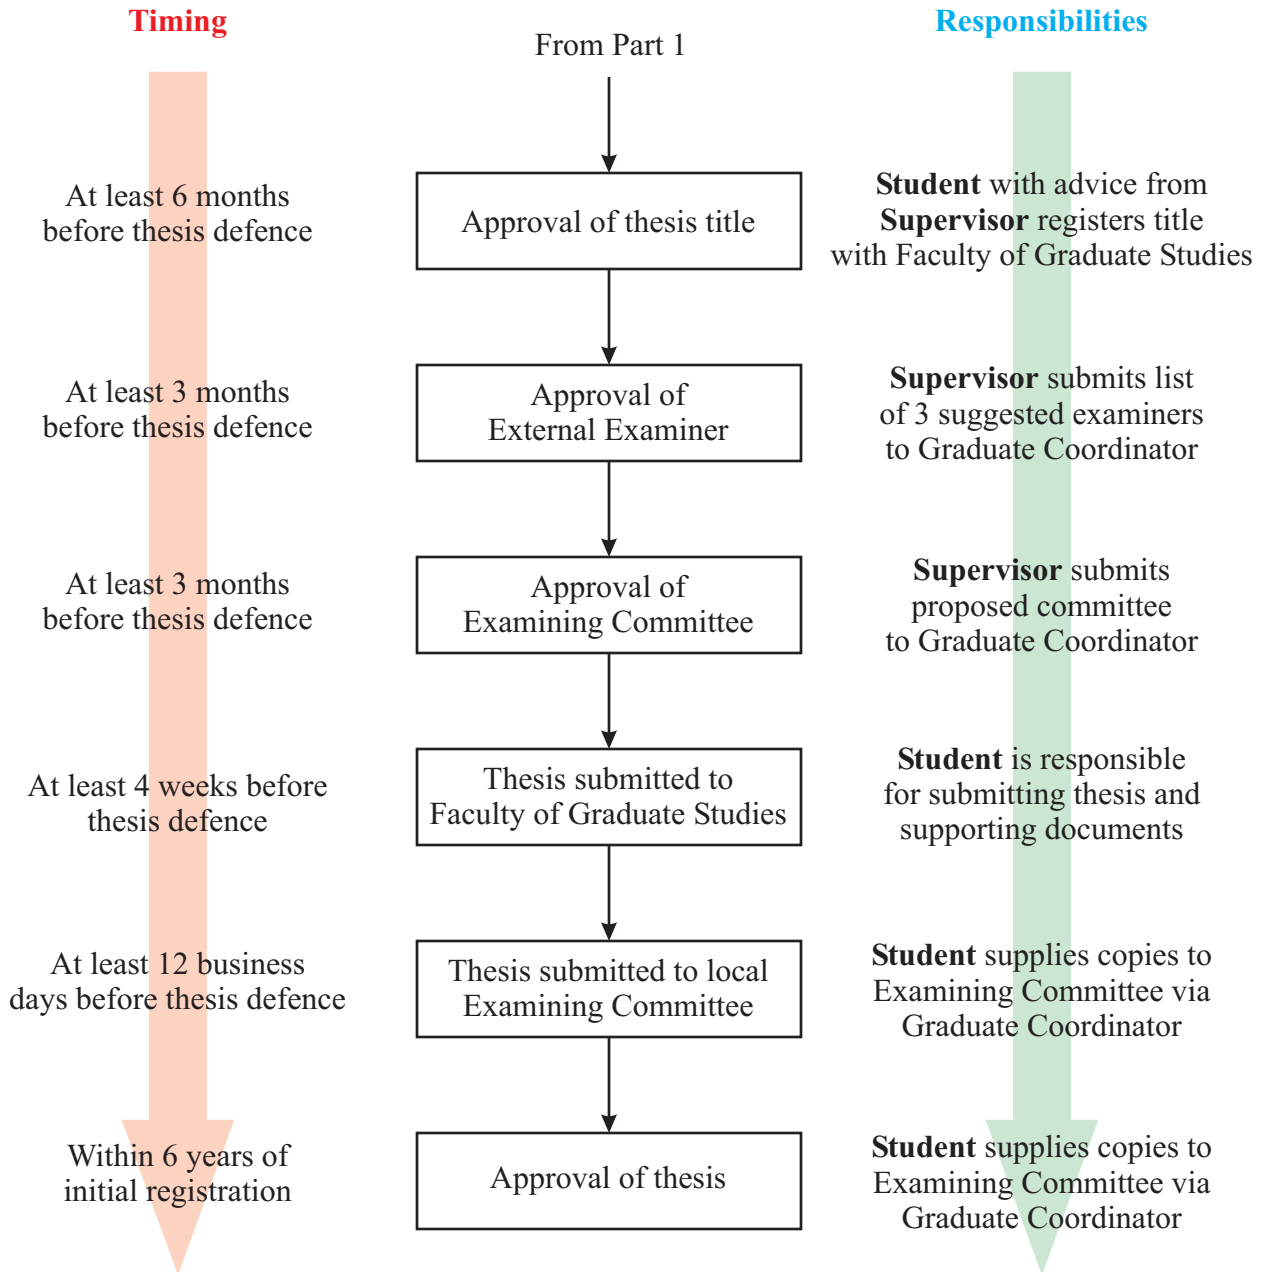

School of Biomedical Engineering - MASC Program Structure

For complete descriptions of all program requirements see SBME Policies at:

http://bme.medicine.dal.ca/policies/sbme_policies.html

For official responsibilities of students and supervisors see FGS Regulations at:

<http://www.dalgrad.dal.ca/regulations/full/>

School of Biomedical Engineering - PhD Program Structure (Part 1)

School of Biomedical Engineering - PhD Program Structure (Part 2)

For complete descriptions of all program requirements see SBME Policies at:
http://bme.medicine.dal.ca/policies/sbme_policies.html
 For official responsibilities of students and supervisors see FGS Regulations at:
<http://www.dalgrad.dal.ca/regulations/full/>