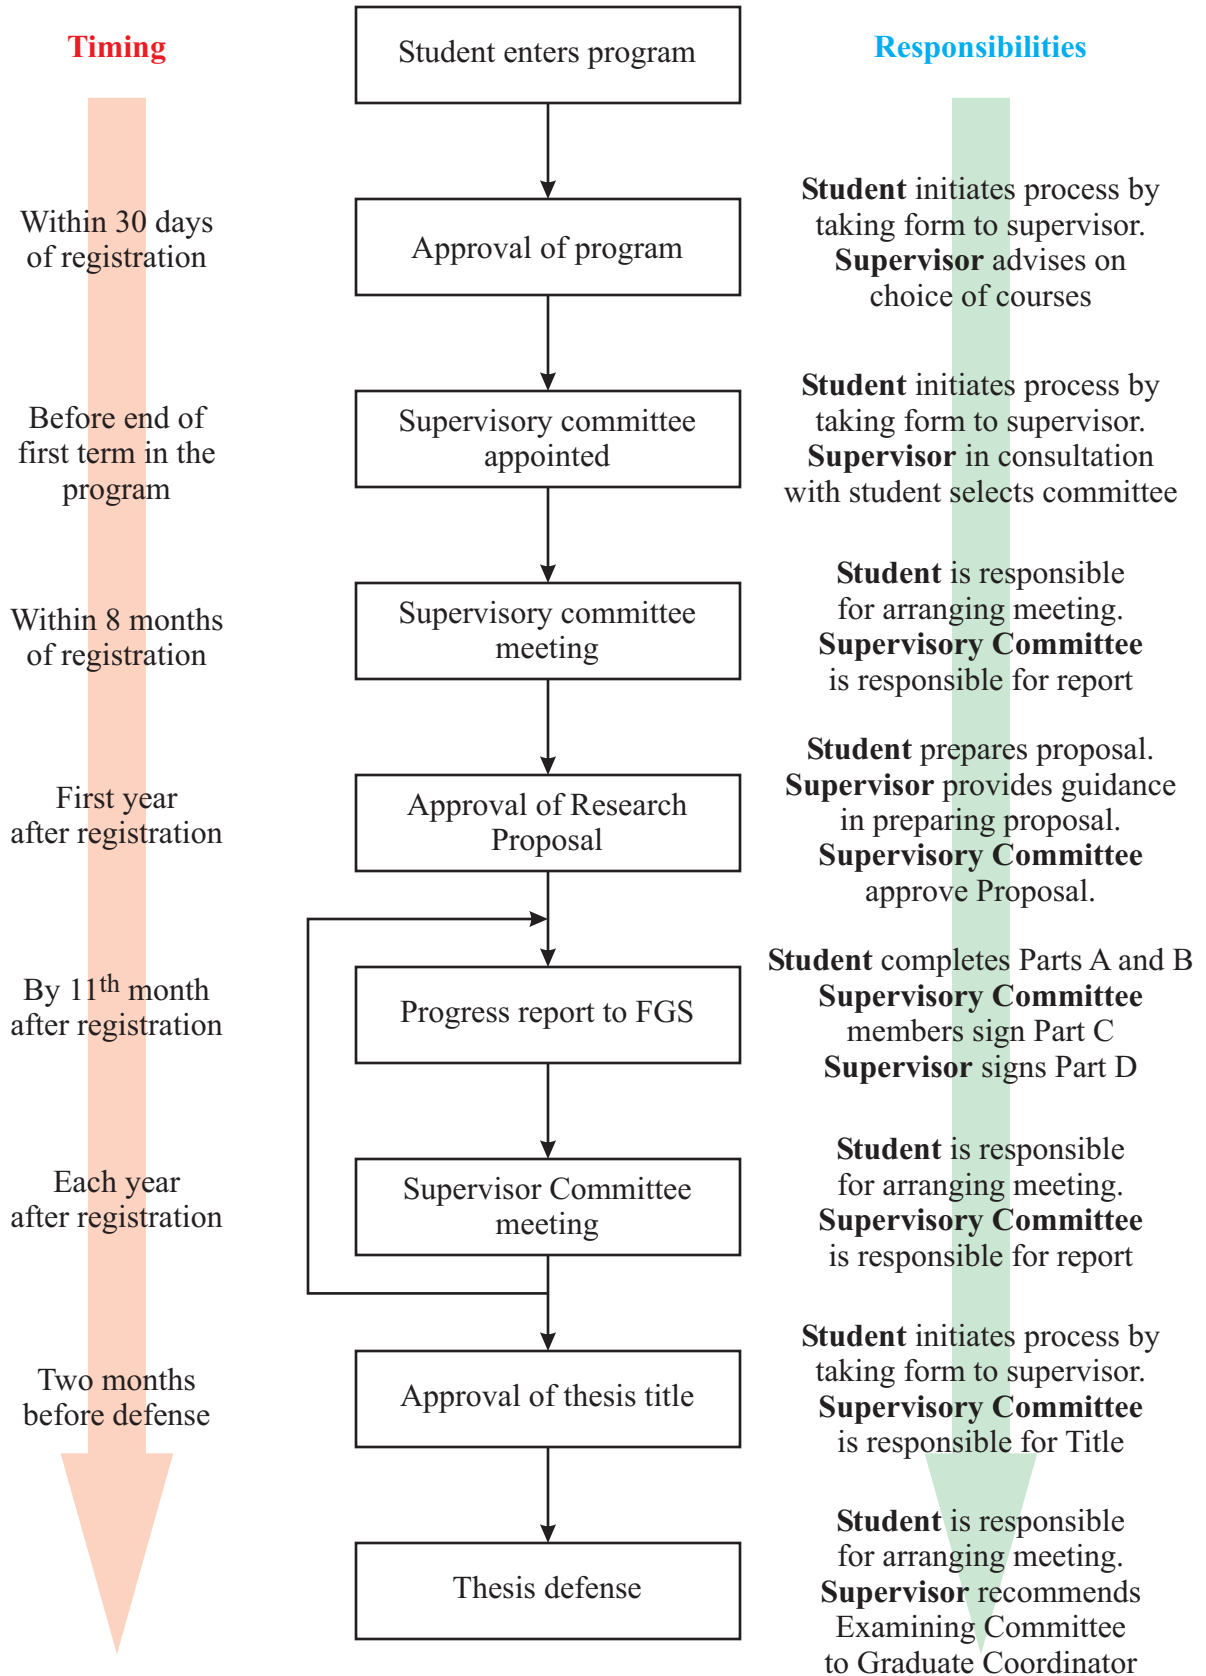

School of Biomedical Engineering - MASC Program Structure

For complete descriptions of all program requirements see SBME Policies at:

http://bme.medicine.dal.ca/policies/sbme_policies.html

For official responsibilities of students and supervisors see FGS Regulations at:

<http://www.dalgrad.dal.ca/regulations/full/>

School of Biomedical Engineering - PhD Program Structure (Part 1)

School of Biomedical Engineering - PhD Program Structure (Part 2)

For complete descriptions of all program requirements see SBME Policies at:
http://bme.medicine.dal.ca/policies/sbme_policies.html
 For official responsibilities of students and supervisors see FGS Regulations at:
<http://www.dalgrad.dal.ca/regulations/full/>