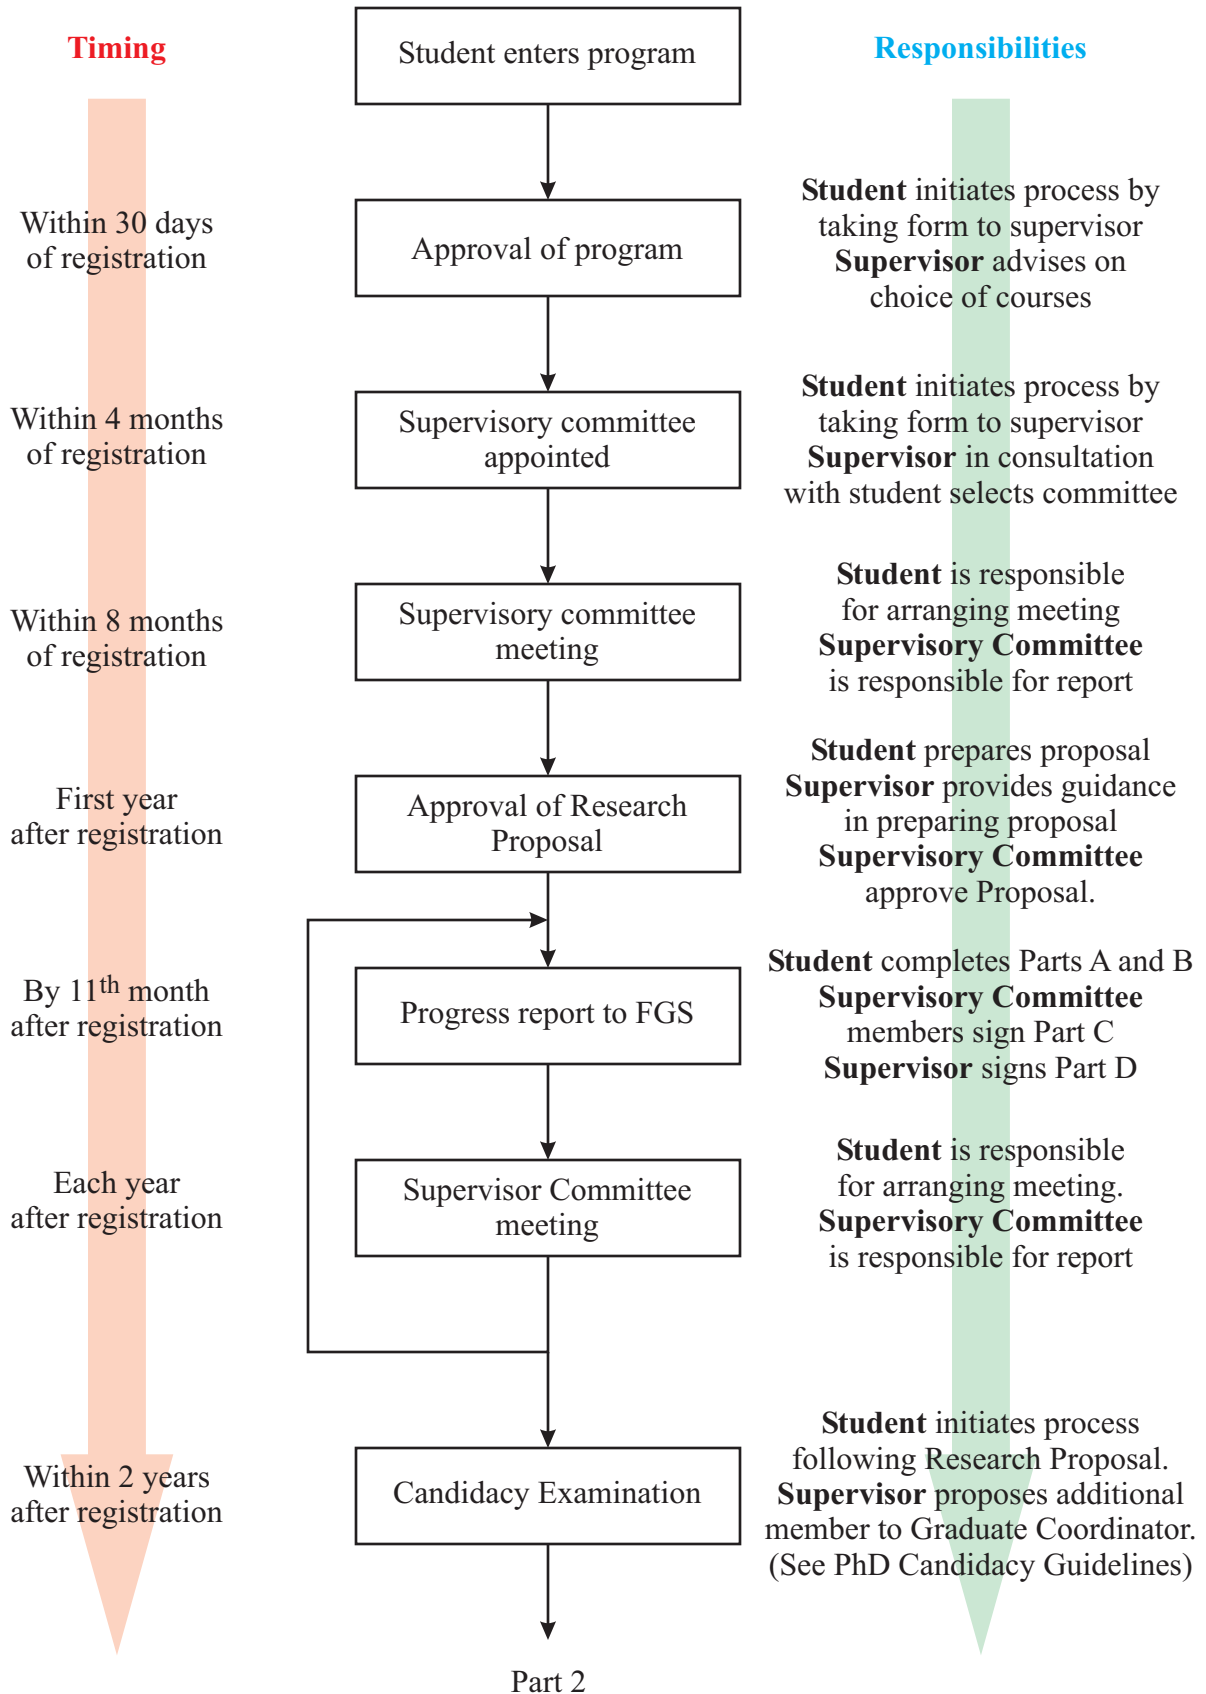

School of Biomedical Engineering - MASC Program Structure

For complete descriptions of all program requirements see SBME Policies at:

http://bme.medicine.dal.ca/policies/sbme_policies.html

For official responsibilities of students and supervisors see FGS Regulations at:

<http://www.dalgrad.dal.ca/regulations/full/>

School of Biomedical Engineering - PhD Program Structure (Part 1)

School of Biomedical Engineering - PhD Program Structure (Part 2)

For complete descriptions of all program requirements see SBME Policies at:
http://bme.medicine.dal.ca/policies/sbme_policies.html
 For official responsibilities of students and supervisors see FGS Regulations at:
<http://www.dalgrad.dal.ca/regulations/full/>